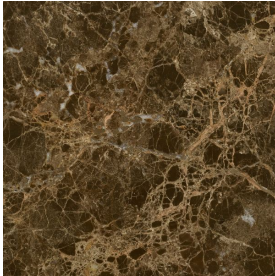

## Emperador Dark

**COLOURS:**

**EMPERADOR DARK**

**FINISHES:**

**POLISHED**

600 X 600, CUT TO SIZE BESPOKE TO REQUIREMENTS, 305 X 305, 400 X 400

**HONED**

CUT TO SIZE BESPOKE TO REQUIREMENTS, 305 X 305, 400 X 400, 600 X 600

**SIZES:**

**SLIP RESISTANCE**

Any queries about slip resistance please contact us.

	PTV				R Rating
	96 Rubber		55 Rubber		
	Wet	Dry	Wet	Dry	
Honed	-	-	-	-	-
Polished	-	-	-	-	-

**APPLICATION**

Emperador Dark is suitable for: