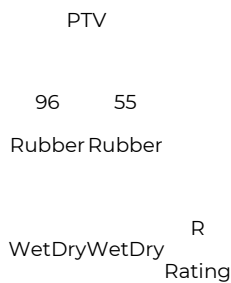

Port Laurent

COLOURS:

FINISHES:

SIZES:

PORT LAURENT

POLISHED

CUT TO SIZE BESPOKE TO REQUIREMENTS

SLIP RESISTANCE

Any queries about slip resistance please contact us.

APPLICATION

Port Laurent is suitable for:

Interior

Skirting

Stairs

KINORIGO®

Polished