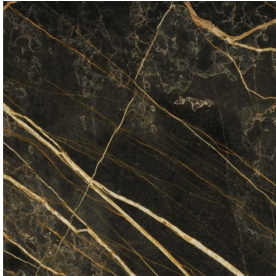

Port Laurent

COLOURS:

FINISHES:

SIZES:

PORT LAURENT

POLISHED

CUT TO SIZE BESPOKE TO REQUIREMENTS

SLIP RESISTANCE

Any queries about slip resistance please contact us.

APPLICATION

Port Laurent is suitable for:

Interior

Skirting

Stairs

KINORIGO®

Polished