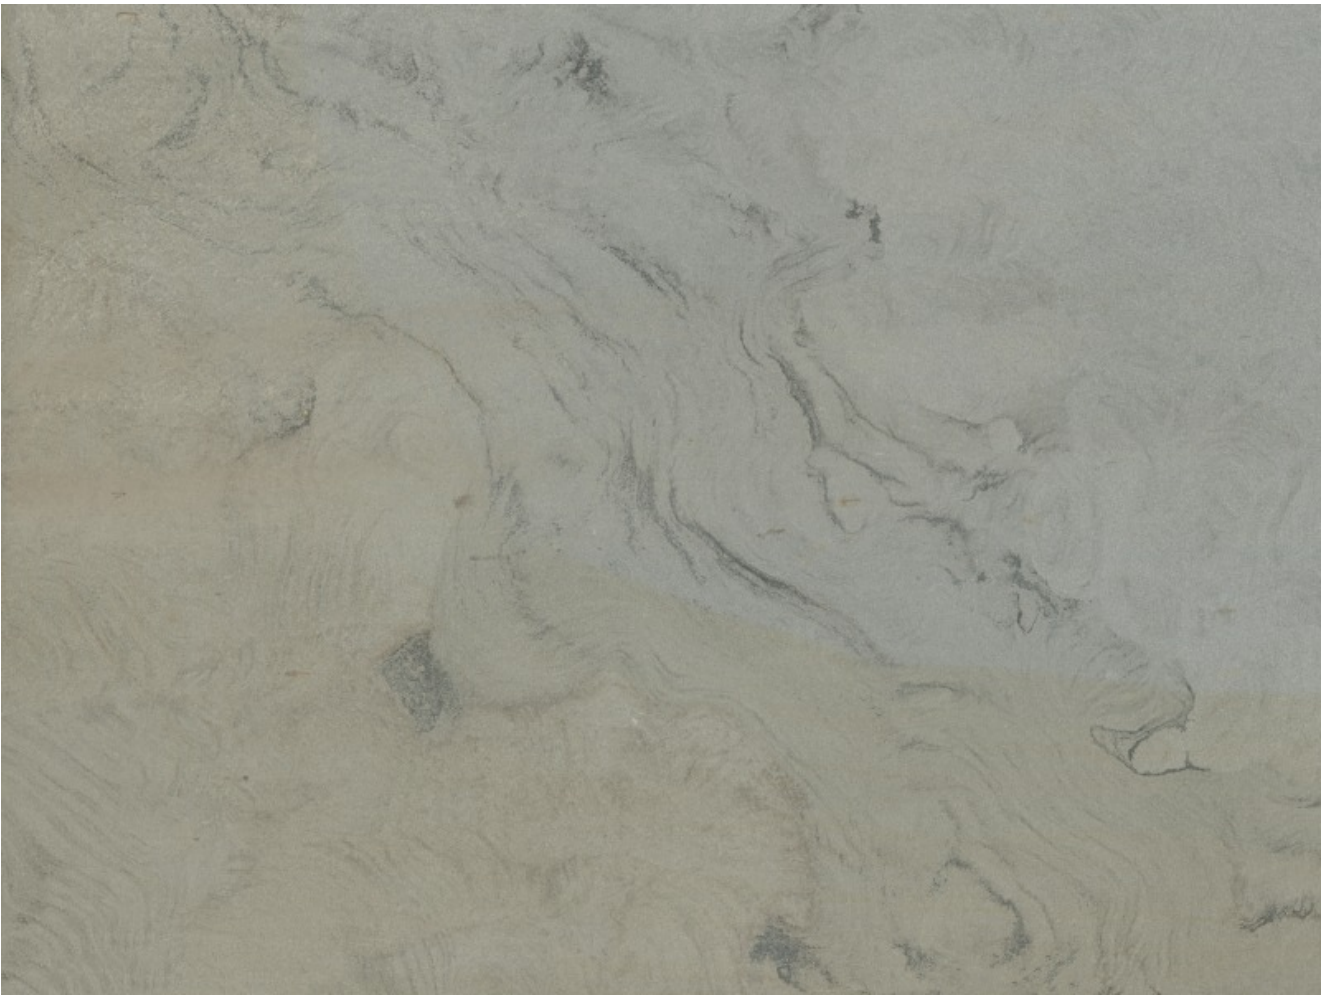

Any queries about slip resistance please contact us.

Grip	PTV		96 Rubber		R Rating
	Wet	Dry	Wet	Dry	
+56	+72	-	-	R12	

APPLICATION

Yorklane 20mm is suitable for:

Exterior

Heavy Footfall

Pool Edgings

Skirting

YORKLANE 20MM GREY-BUFF

YORKLANE 20MM ALL

YORKLANE 20MM ALL

YORKLANE 20MM ALL

YORKLANE 20MM ALL

YORKLANE 20MM ALL

YORKLANE 20MM ALL

YORKLANE 20MM ALL